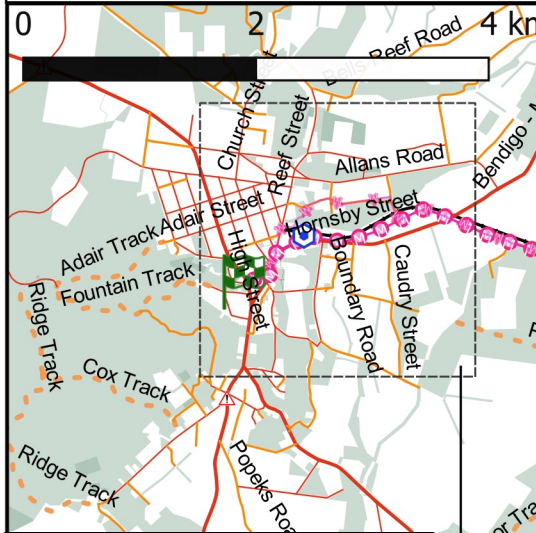

Maldon Cycling

Routes G2 and G2V - Castlemaine to Maldon

- Trail Pointers**
- Bike Repair Station
 - Start-Finish
 - Castlemaine-Maldon G2
 - CM Trail Alt G2V
- Roads**
- Highway
 - Major Roads
 - Minor Roads
 - Unsealed roads
 - Paths or Trails
 - Tracks
 - railway
 - Public Land