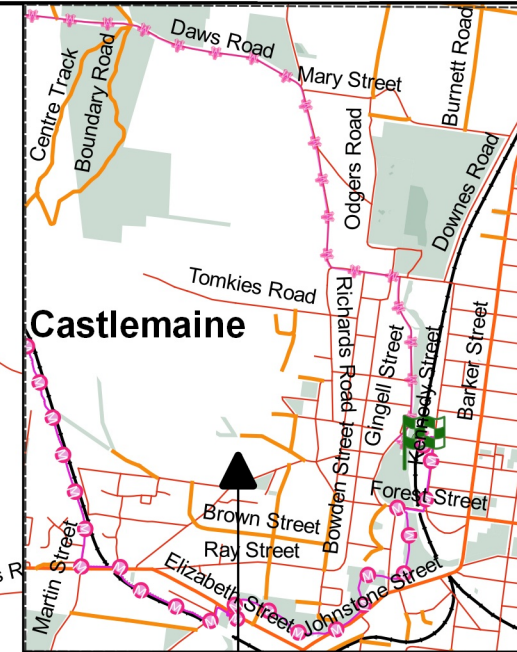

Maldon Cycling

Routes G2 and G2V - Castlemaine to Maldon

- Trail Pointers**
- Bike Repair Station
 - Start-Finish
 - Castlemaine-Maldon G2
 - CM Trail Alt G2V
- Roads**
- Highway
 - Major Roads
 - Minor Roads
 - Unsealed roads
 - Paths or Trails
 - Tracks
 - railway
 - Public Land