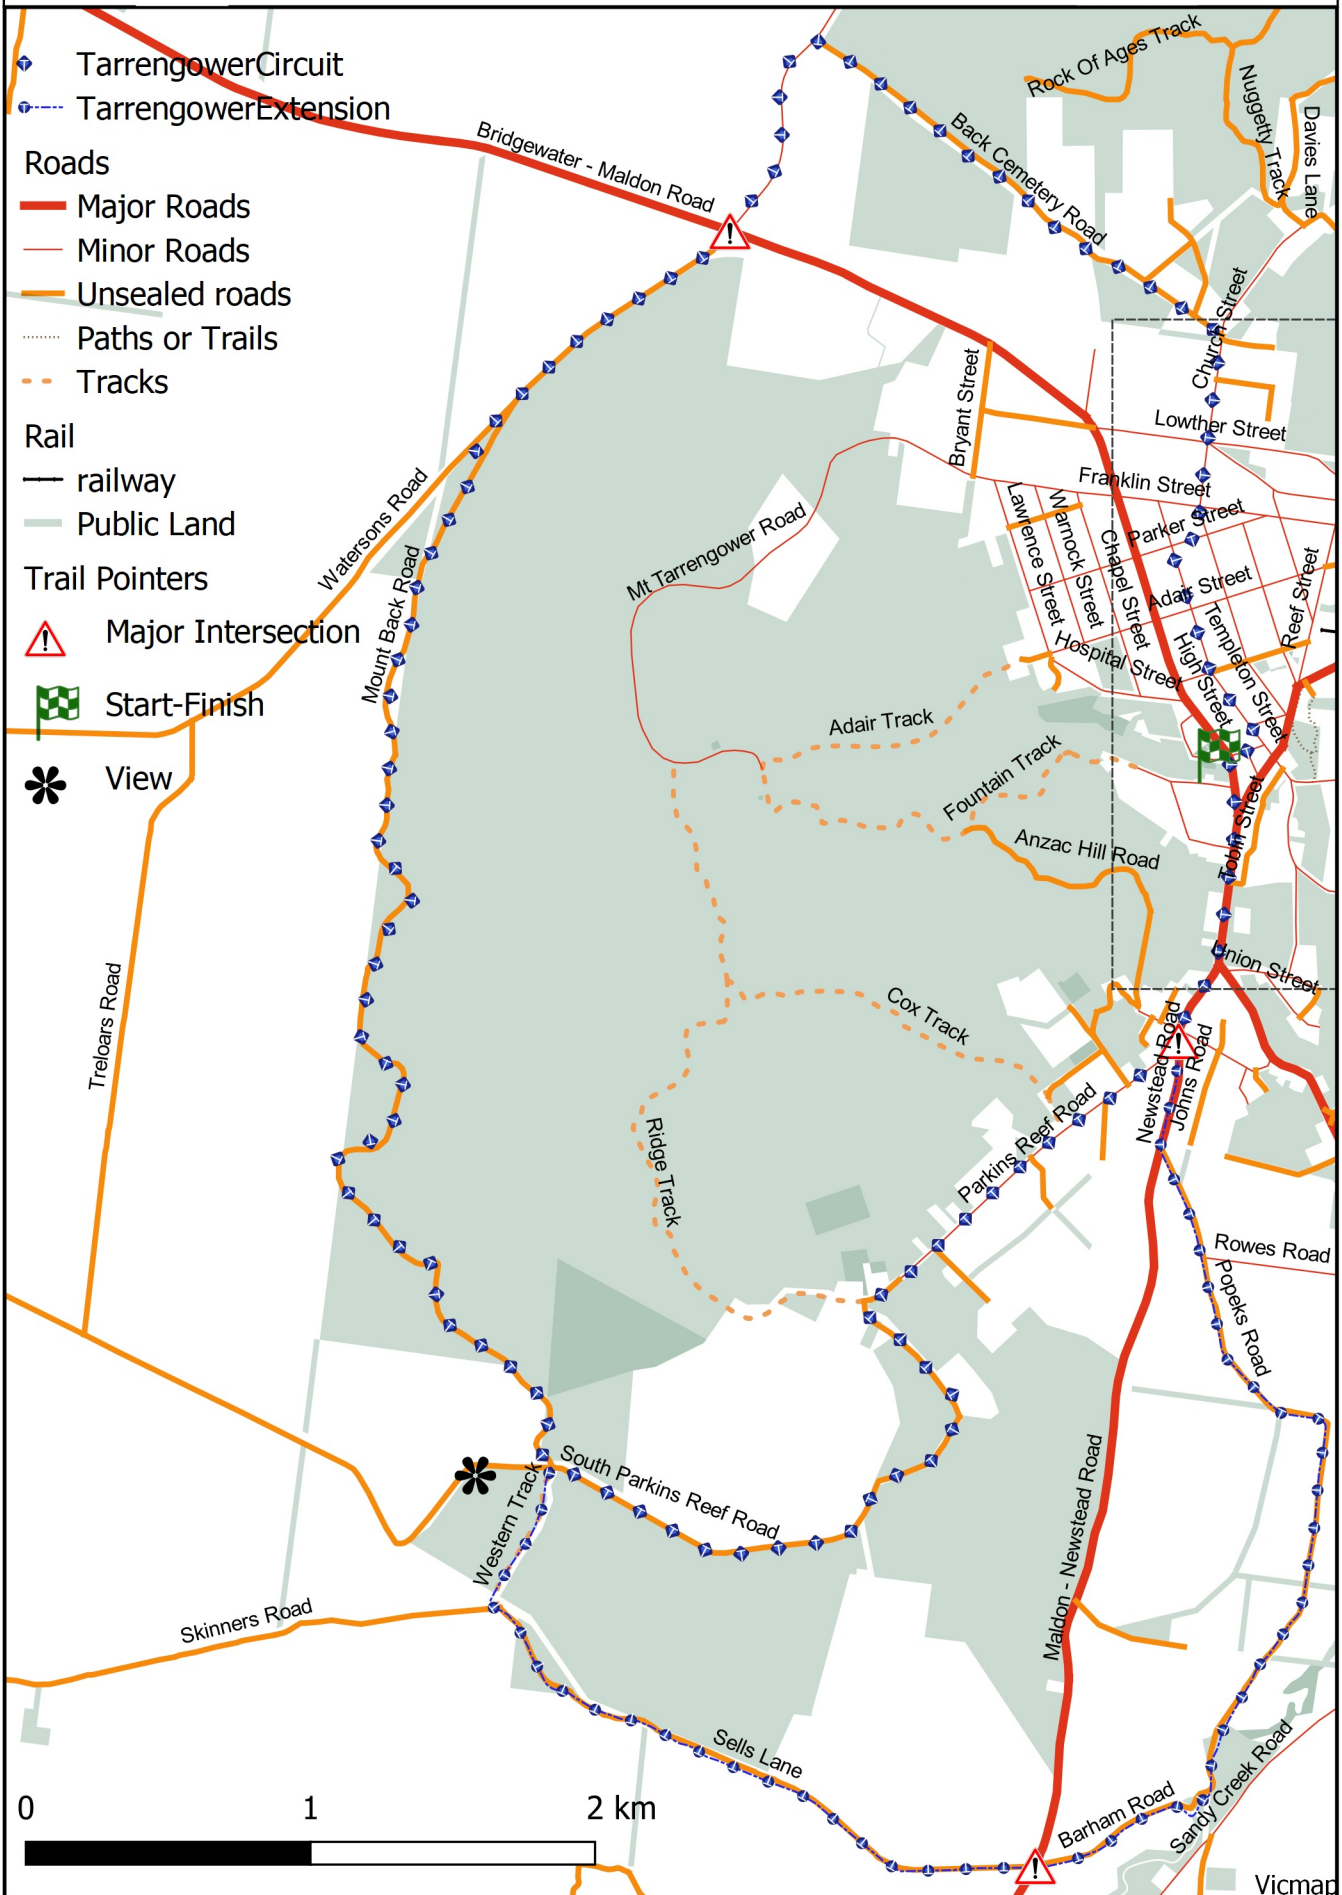

# Maldon Cycling

## Route G1 - Mt Tarrengower Circuit

- ◆ TarrengowerCircuit
- ◆ TarrengowerExtension

- Roads
- Major Roads
  - Minor Roads
  - Unsealed roads
  - ⋯ Paths or Trails
  - - - Tracks

- Rail
- railway
  - Public Land

- Trail Pointers
- ⚠ Major Intersection
  - 🚩 Start-Finish
  - ✿ View

Vicmap