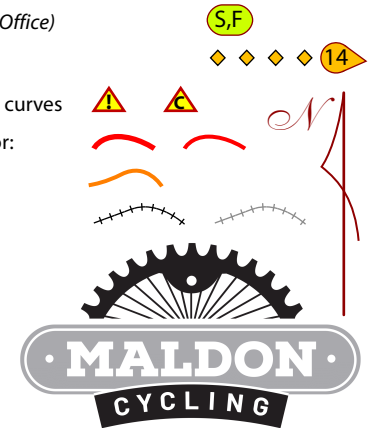

MALDON-LEANGANOOK (MT ALEXANDER) R14

Scale ~1:150,000, Grid 5 km, UTM zone 55H

Start/Finish (Maldon Post Office)

Maldon - Leanganook

Major intersection, sharp curves

Sealed road: major, minor

Unsealed road:

Railway: active, inactive

Route planning, QR code and assessment by Maldon Cycling

<https://www.maldoncycling.org/>

Cartography by CCM, <https://cartography.id.au>