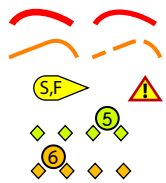

MOUNT TARRENGOWER CLIMB, R5 MALDON TOWNSHIP RIDE, R6

- Sealed road: major, minor:
- Unsealed road:
- Start, Finish, major intersection
- Route: R5
- Route: R6

Scale ~1:17,000, Grid 1 km, UTM zone 55H
 0 100 200 400 600 800 1000m