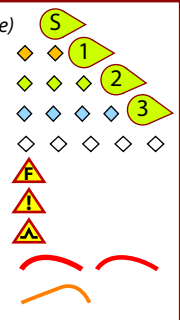

- Start (Maldon Post Office)
- R1 Hamiltons Crossing
- R2 Nuggety Loop
- R3 Bradford Hills
- Overlapping routes
- Floodway
- Major intersection
- Rough surface
- Sealed: major, minor
- Unsealed road:

# HAMILTONS CROSSING, R1 NUGGETY LOOP, R2 BRADFORD HILLS, R3

Cartography by CCM, <https://cartography.id.au>  
 Scale ~1:67,000, Grid 1 km, UTM zone 55H  
 Route planning, QR code and assessment by Maldon Cycling, <https://www.maldoncycling.org/>