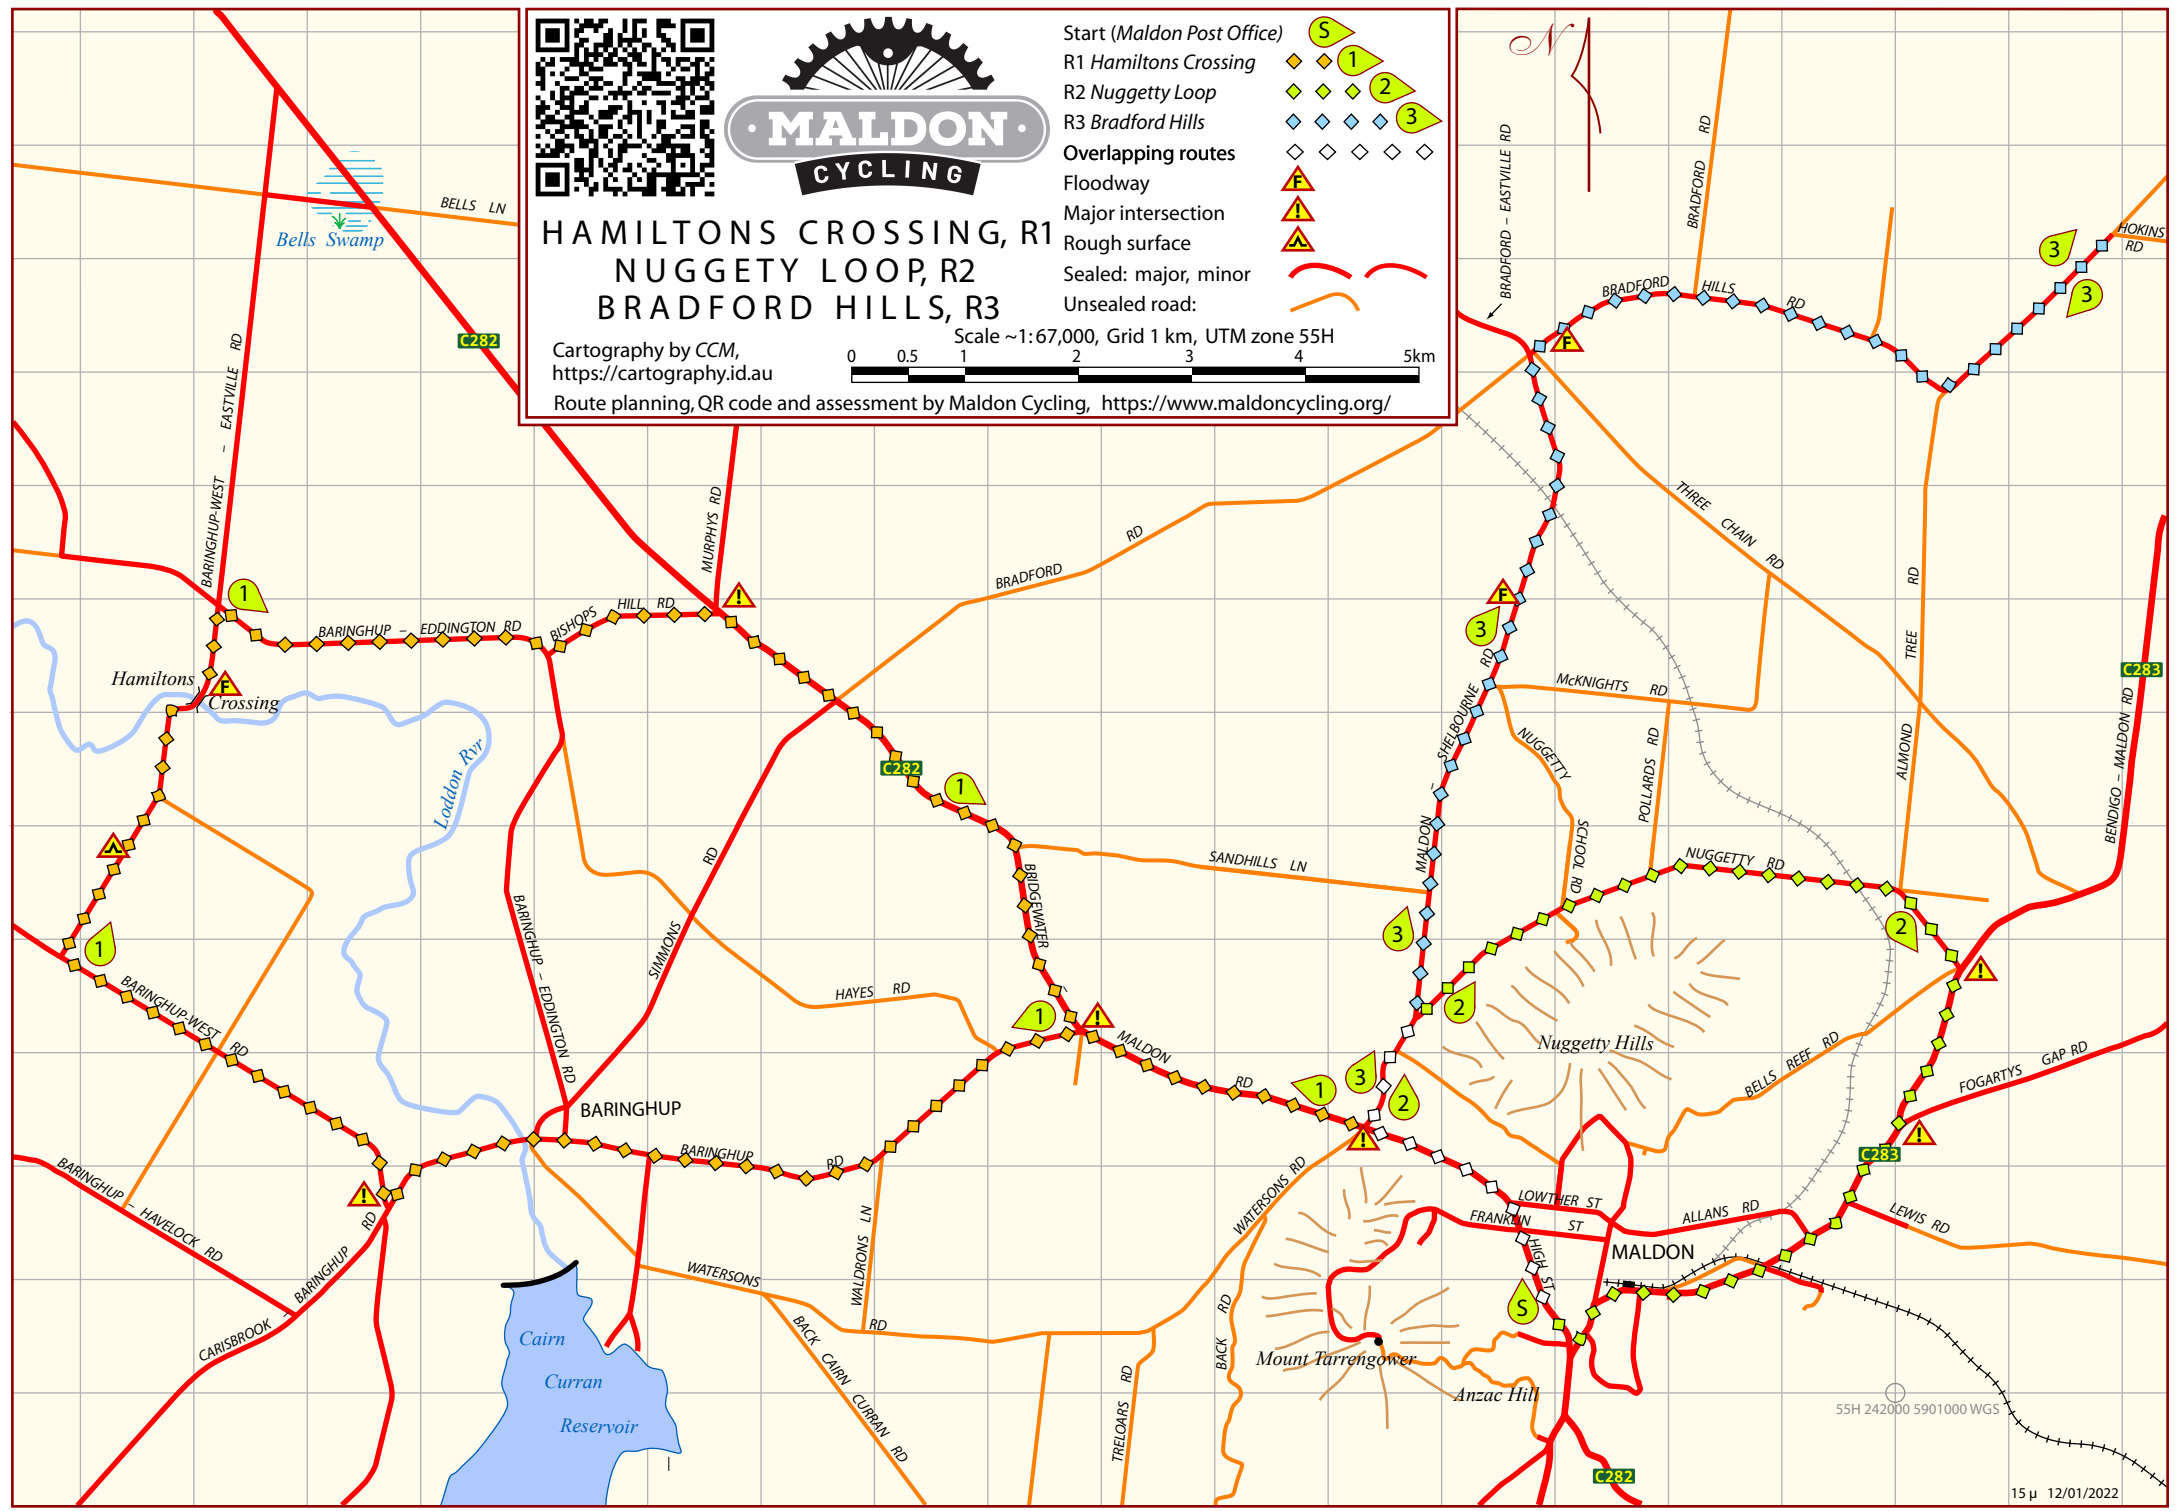

- Start (Maldon Post Office)
- R1 Hamiltons Crossing
- R2 Nuggety Loop
- R3 Bradford Hills
- Overlapping routes
- Floodway
- Major intersection
- Rough surface
- Sealed: major, minor
- Unsealed road:

# HAMILTONS CROSSING, R1 NUGGETY LOOP, R2 BRADFORD HILLS, R3

Cartography by CCM, <https://cartography.id.au>  
 Scale ~1:67,000, Grid 1 km, UTM zone 55H  
 Route planning, QR code and assessment by Maldon Cycling, <https://www.maldoncycling.org/>

55H 242000 5901000 WGS